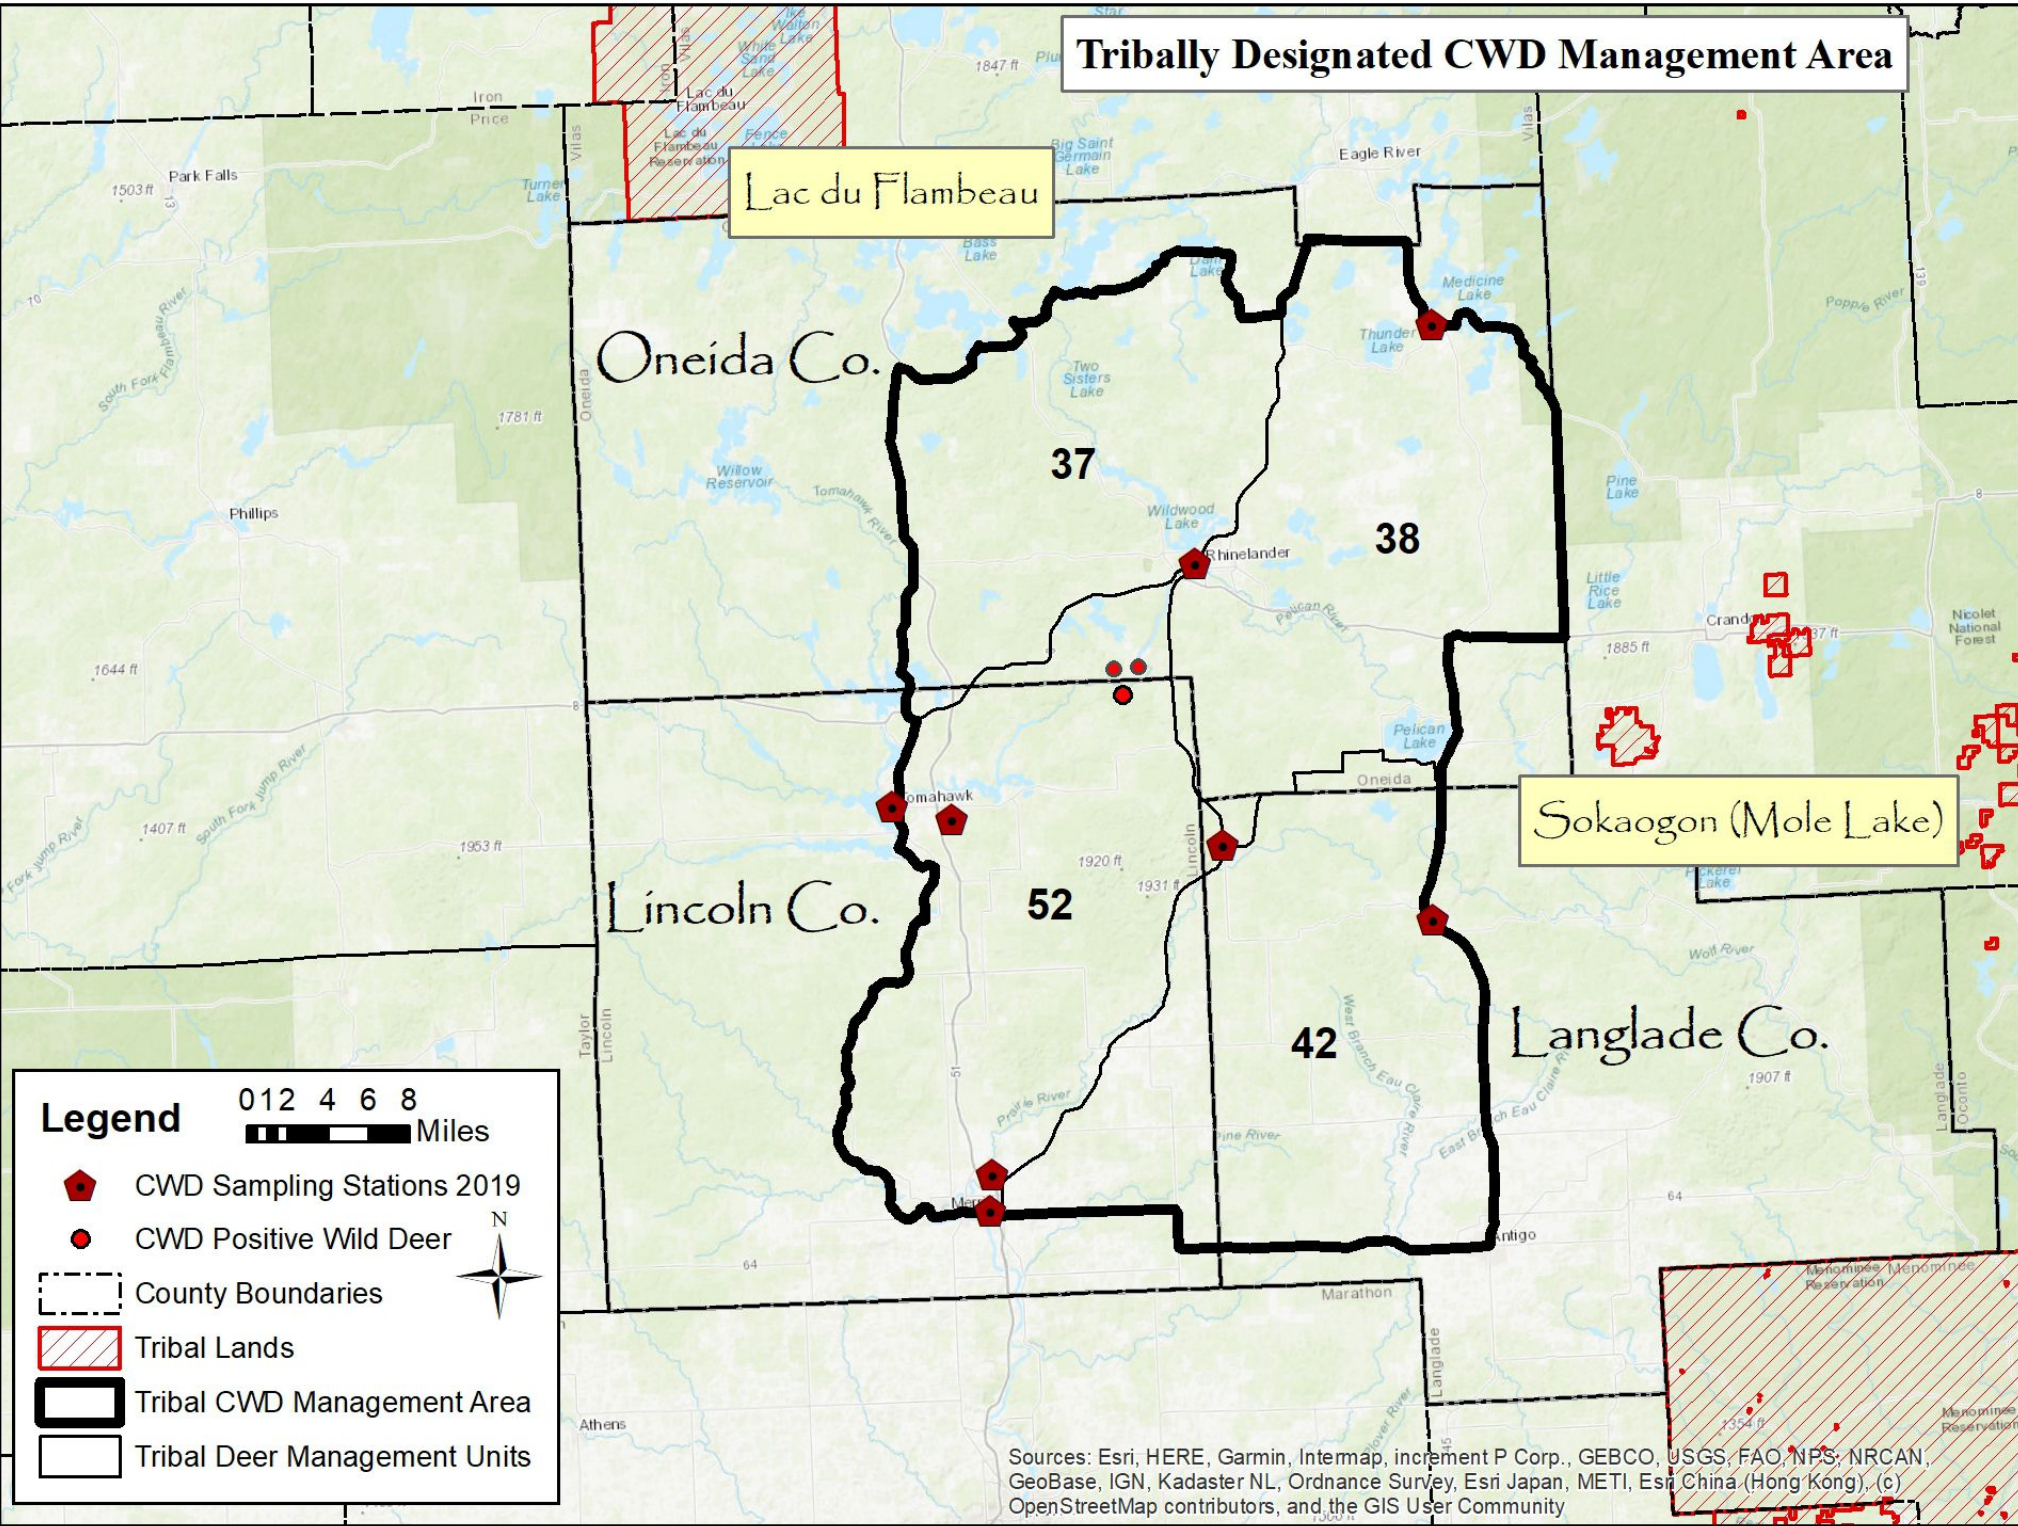

Tribally Designated CWD Management Area

Lac du Flambeau

Sokaogon (Mole Lake)

Oneida Co.

Lincoln Co.

Langlade Co.

Legend

0 1 2 4 6 8 Miles

- CWD Sampling Stations 2019
- CWD Positive Wild Deer
- County Boundaries
- Tribal Lands
- Tribal CWD Management Area
- Tribal Deer Management Units

N

Sources: Esri, HERE, Garmin, Intermap, increment P Corp., GEBCO, USGS, FAO, NPS, NRCAN, GeoBase, IGN, Kadaster NL, Ordnance Survey, Esri Japan, METI, Esri China (Hong Kong), (c) OpenStreetMap contributors, and the GIS User Community